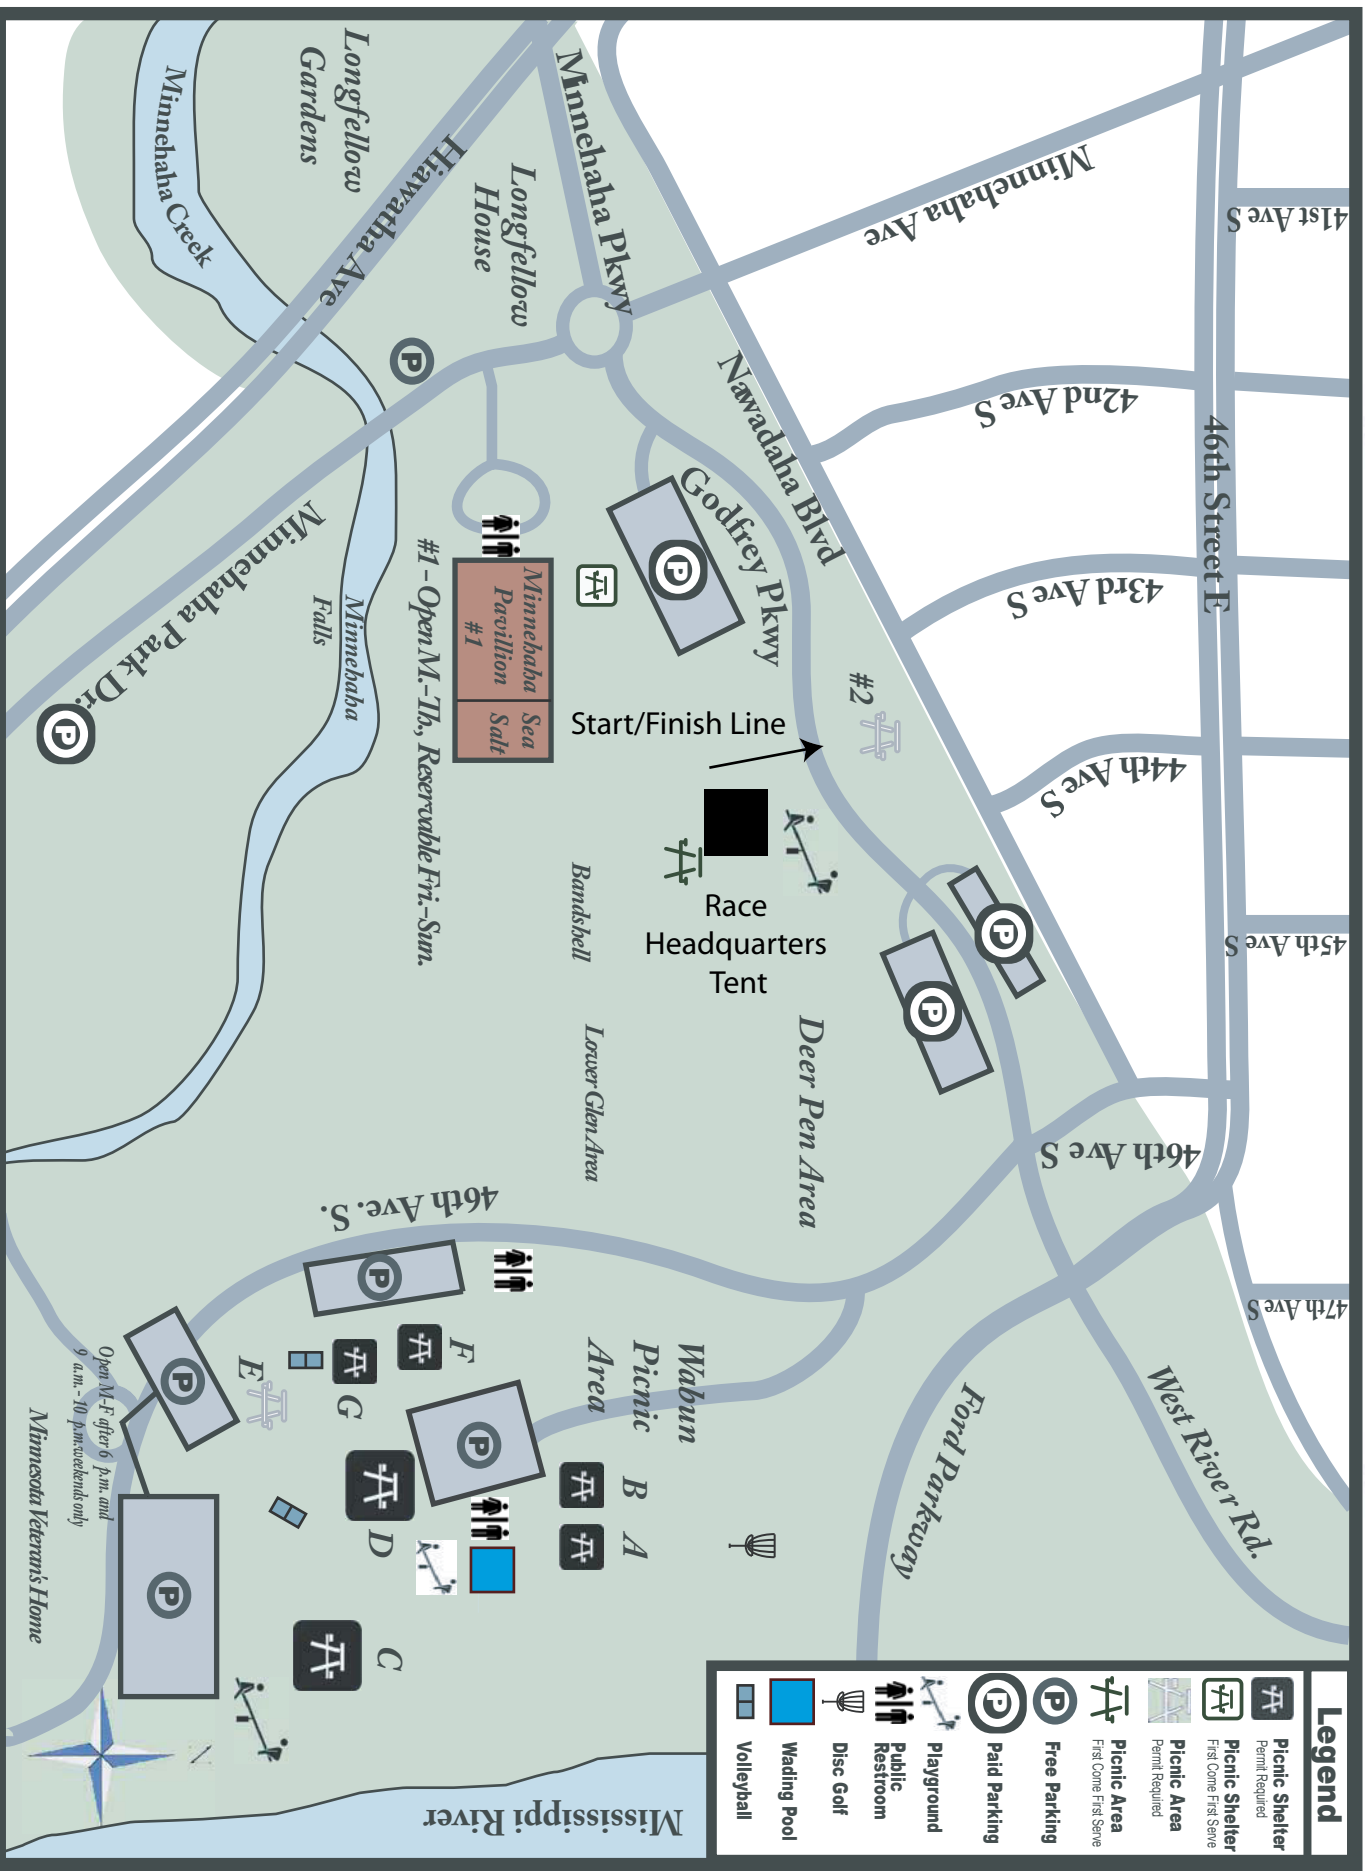

Minnehaha Regional Park

Group Picnic Facilities

www.MinneapolisParks.org

Legend	
	Picnic Shelter Permit Required
	Picnic Shelter First Come First Serve
	Picnic Area Permit Required
	Picnic Area First Come First Serve
	Paid Parking
	Free Parking
	Playground
	Public Restroom
	Disc Golf
	Wading Pool
	Volleyball

Open M-F after 6 pm, and
9 am - 10 pm weekends only

Minnesota Veterans Home